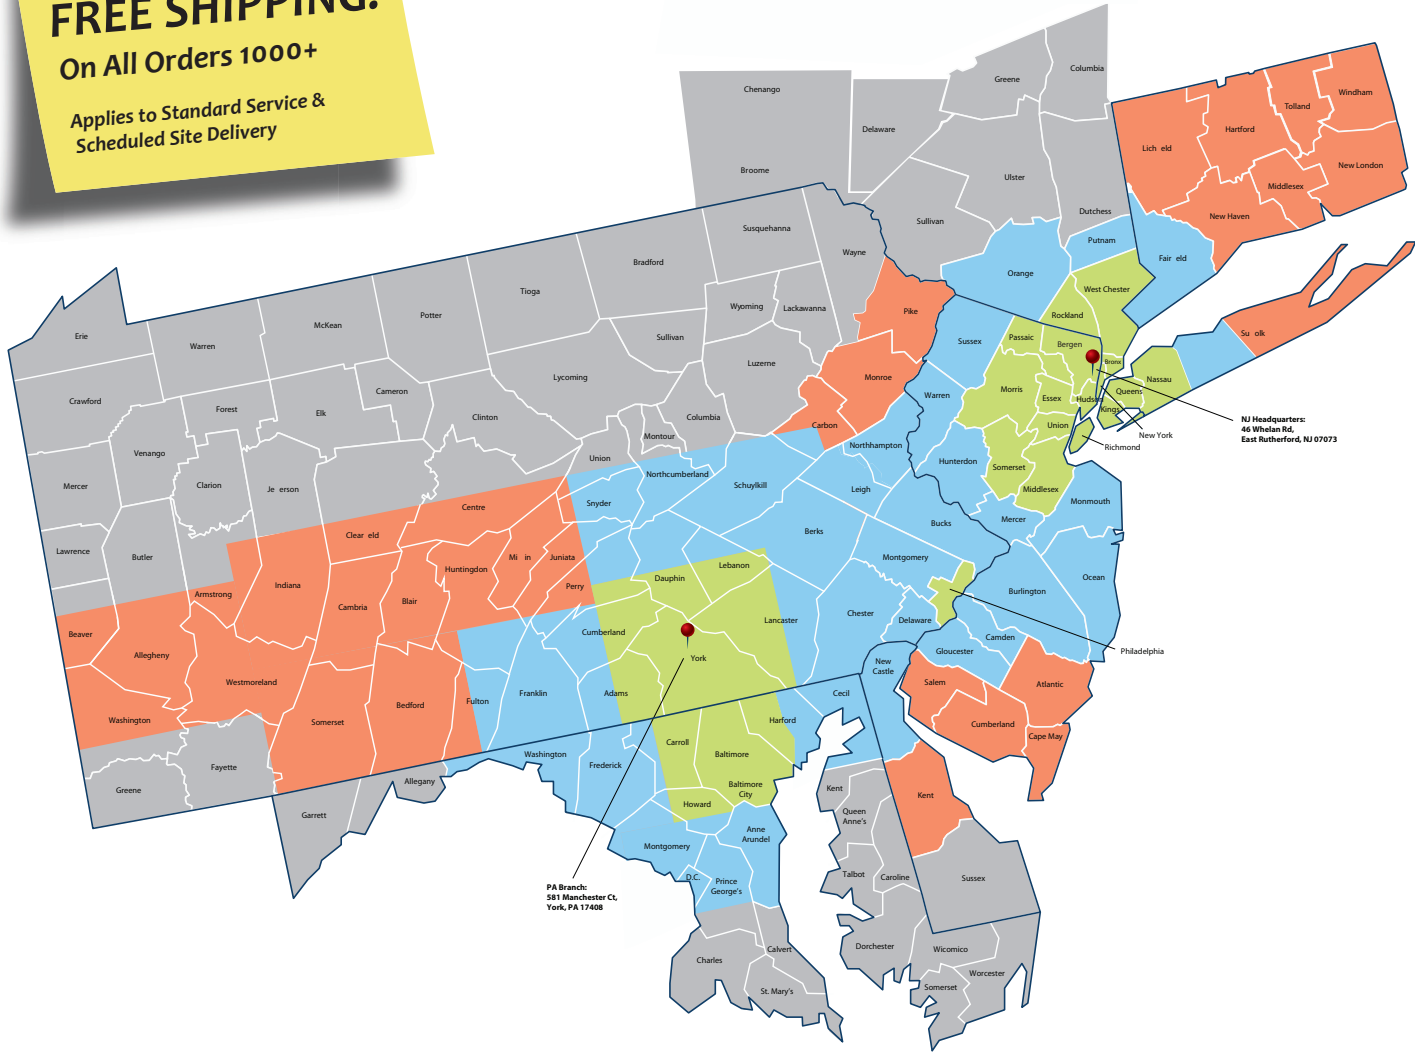

BROOKAIRE DELIVERY ZONES

ZONE 1 **ZONE 2** **ZONE 3**

FREE SHIPPING!
 On All Orders 1000+
 Applies to Standard Service & Scheduled Site Delivery

SHIPPING	ZONE 1	ZONE 2	ZONE 3
Standard Service	\$29.95 Order by 5:00 p.m., delivery next morning	\$39.95 Order by 5:00 p.m., delivery next day	\$49.95 Weekly deliveries
Scheduled Site Delivery	\$65.00 M-F 7AM - 4PM 1/2 Hour delivery window	\$95.00 M-F 8AM - 4PM 1 Hour delivery window	\$125.00 8AM - 4PM 1 Hour delivery window
Same Day	\$125.00 Order by 11:00 a.m., delivers in 4 hours	\$150.00	N/A
Weekend and after-hours	\$125.00	\$150.00	\$250.00

Brookaire delivers to various areas surrounding our convenient locations in NJ and PA.

24/7 DELIVERY AVAILABLE

46 Whelan Rd, East Rutherford, NJ 07073
 (973) 473-752